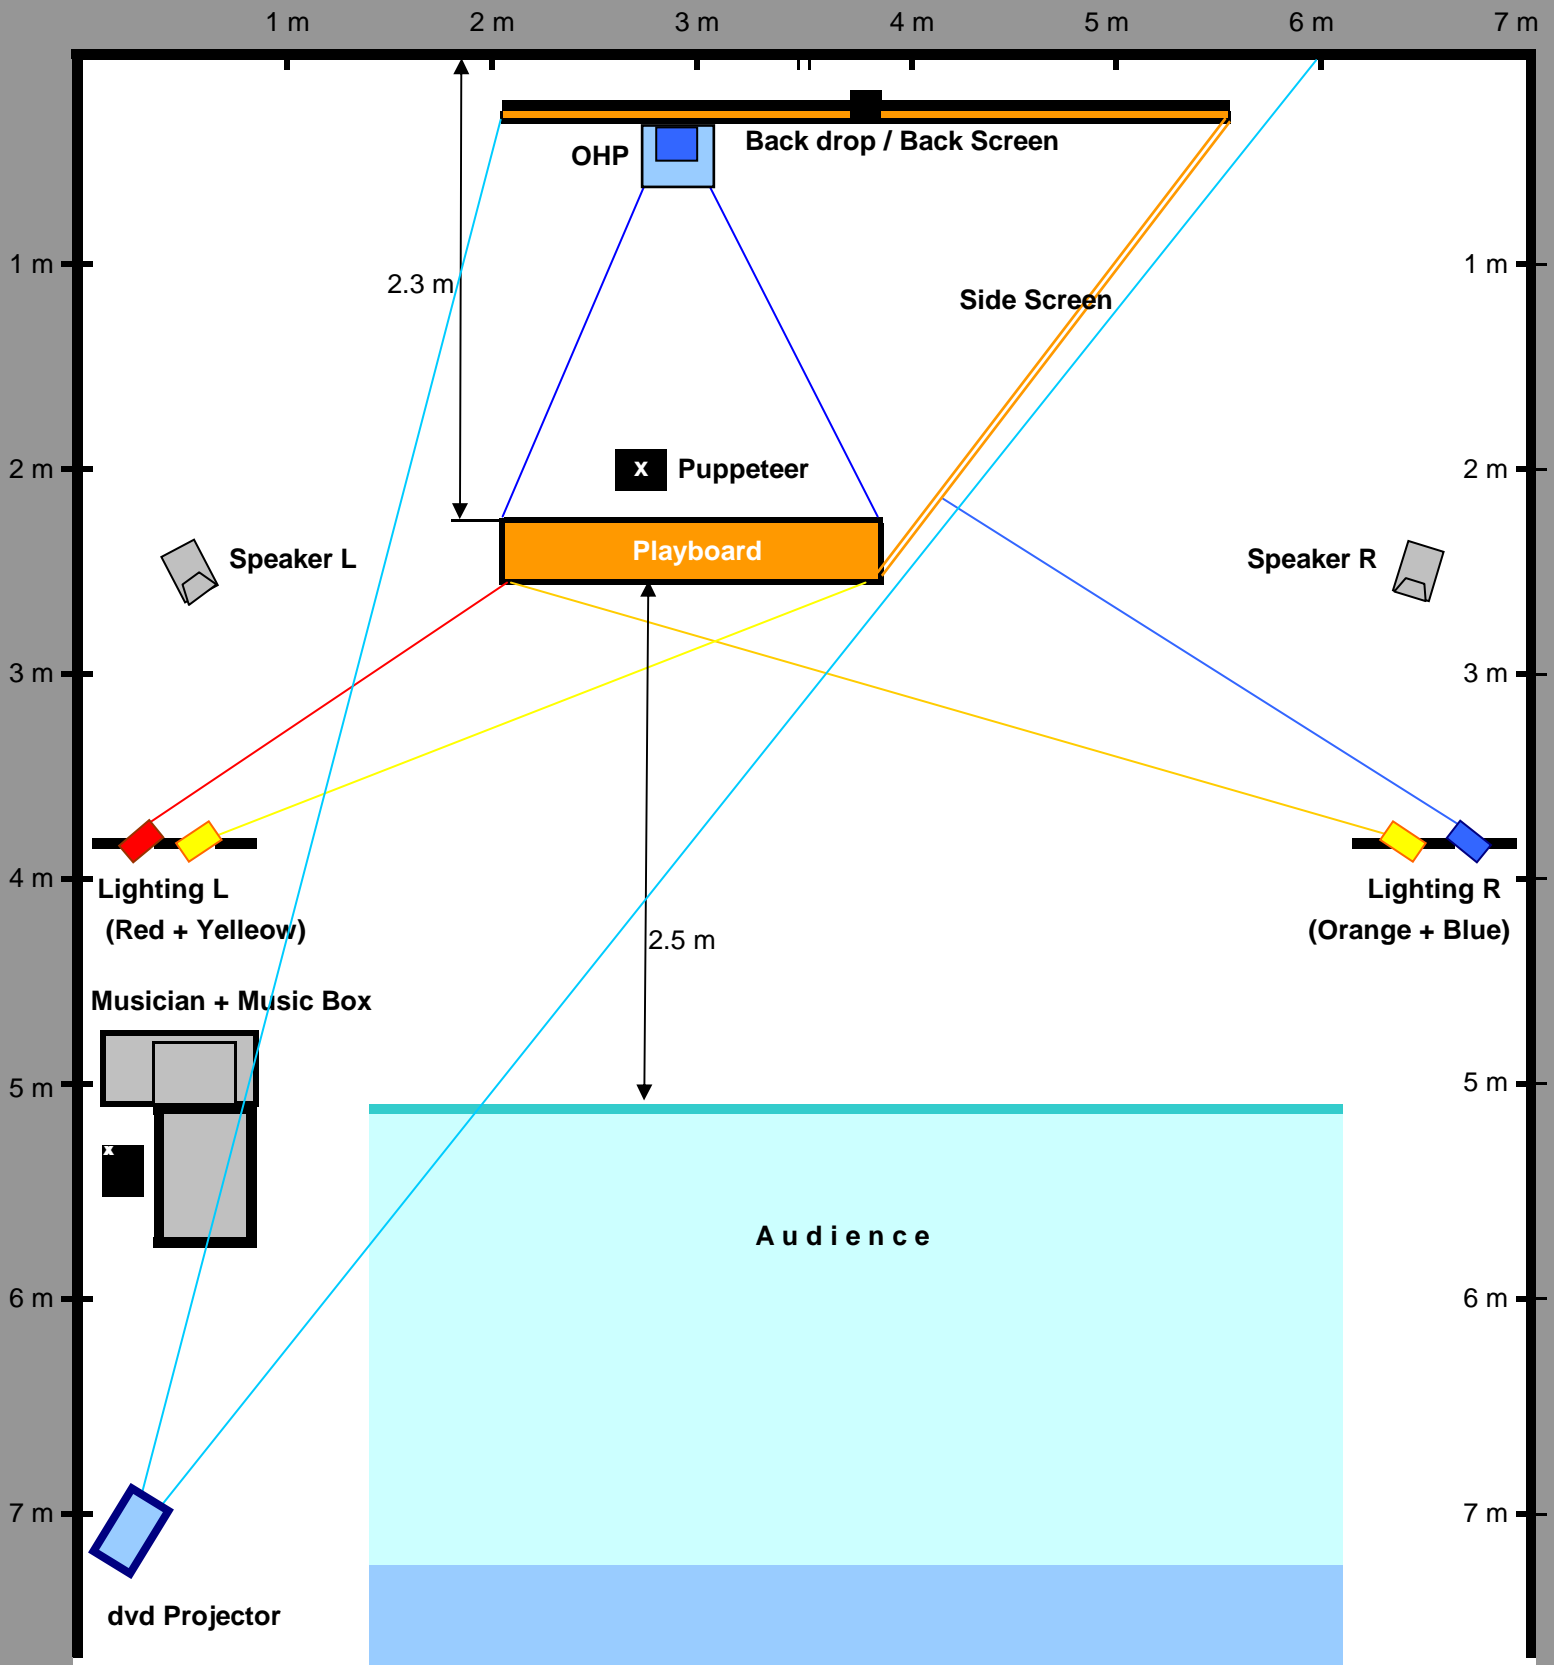

**INDIGO MOON THEATRE, LOST FOREST STAGE PLAN from ABOVE**

**Front View LAY-OUT**

Side View LAY-OUT