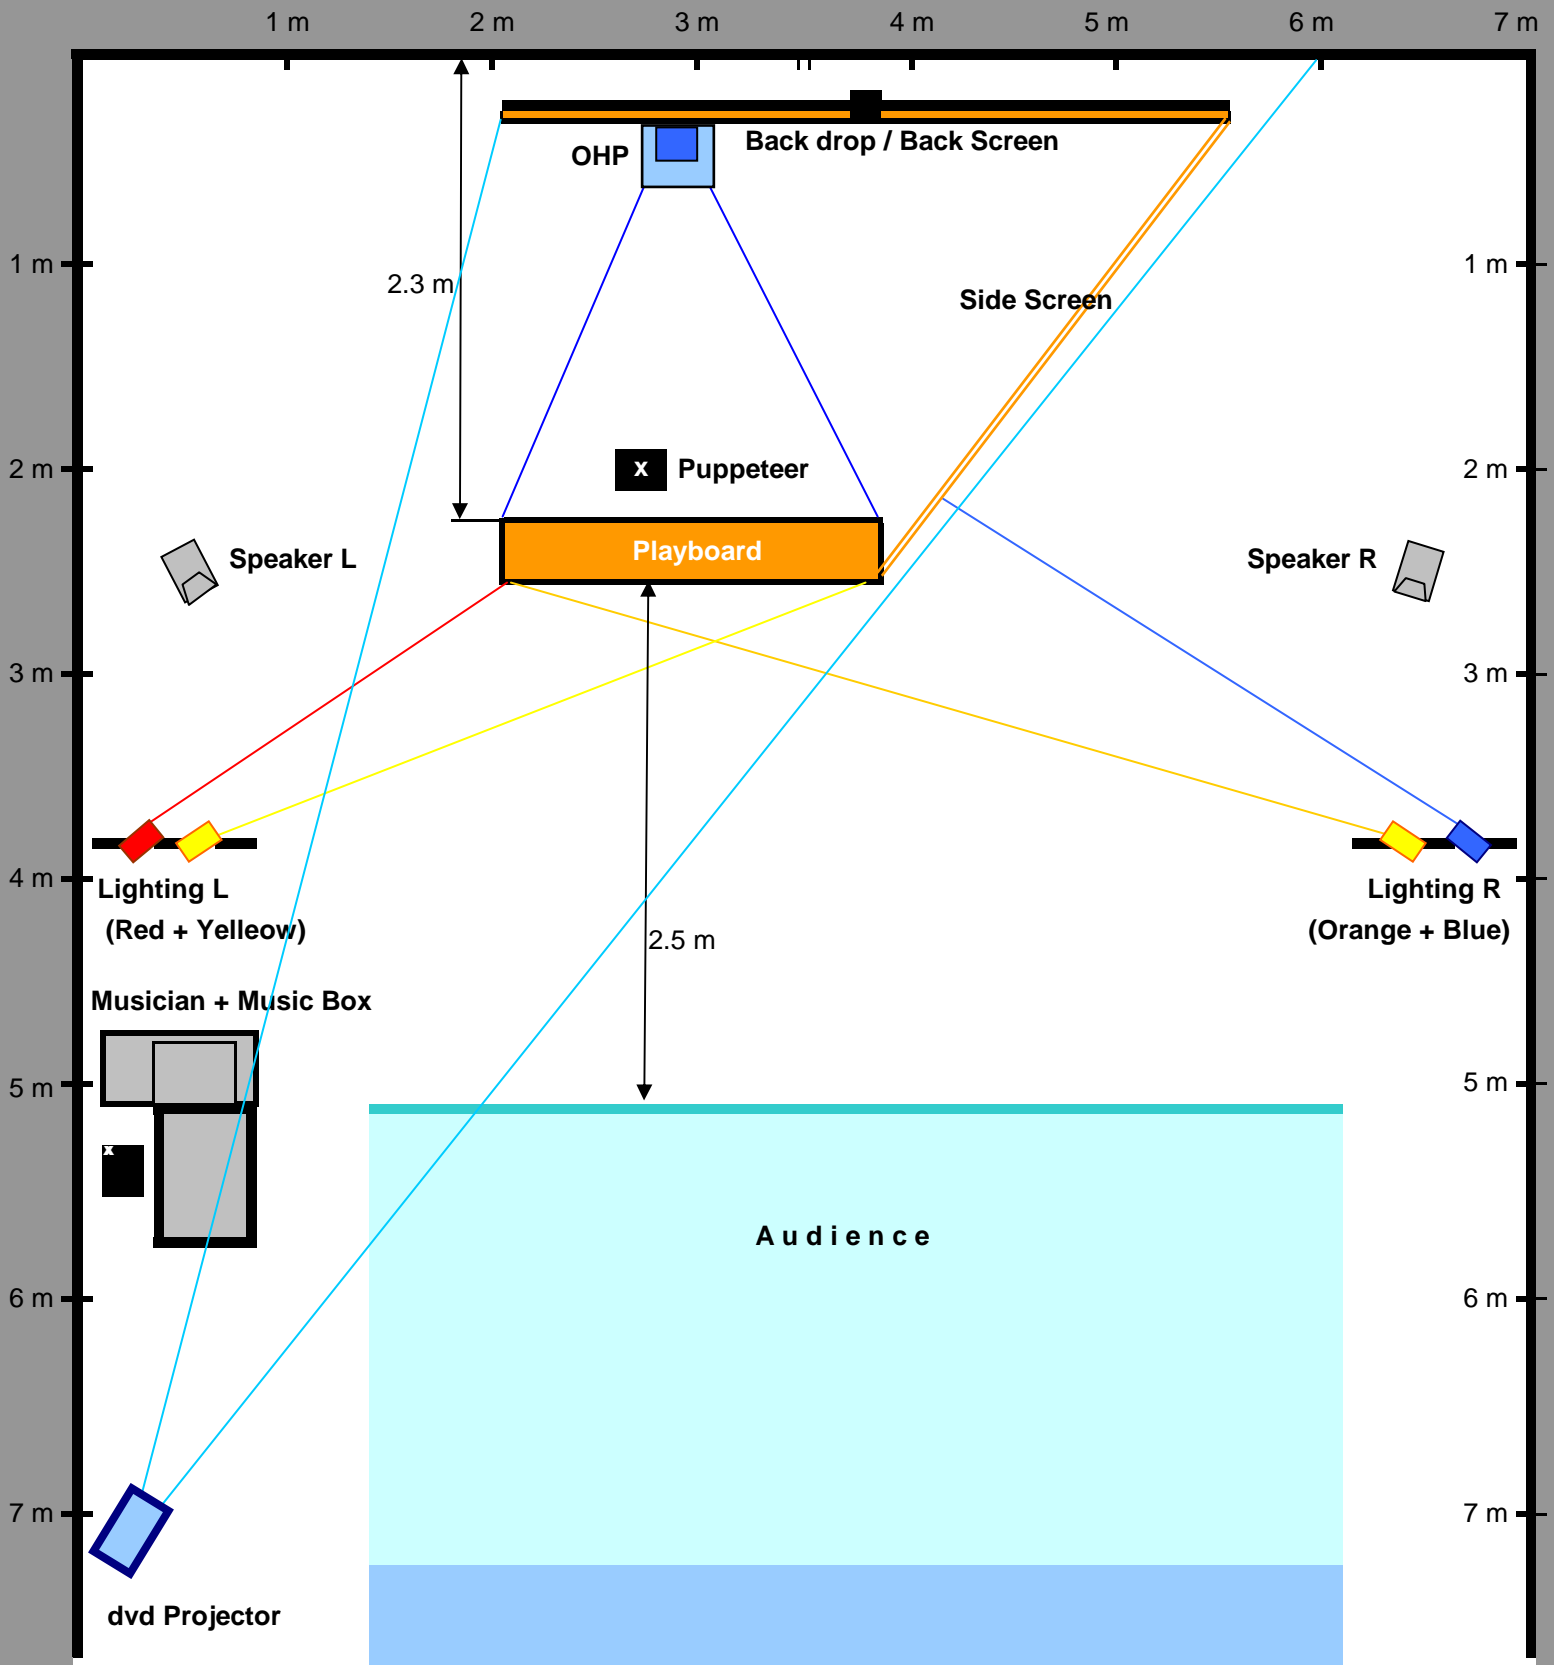

INDIGO MOON THEATRE, LOST FOREST STAGE PLAN from ABOVE

Front View LAY-OUT

Side View LAY-OUT