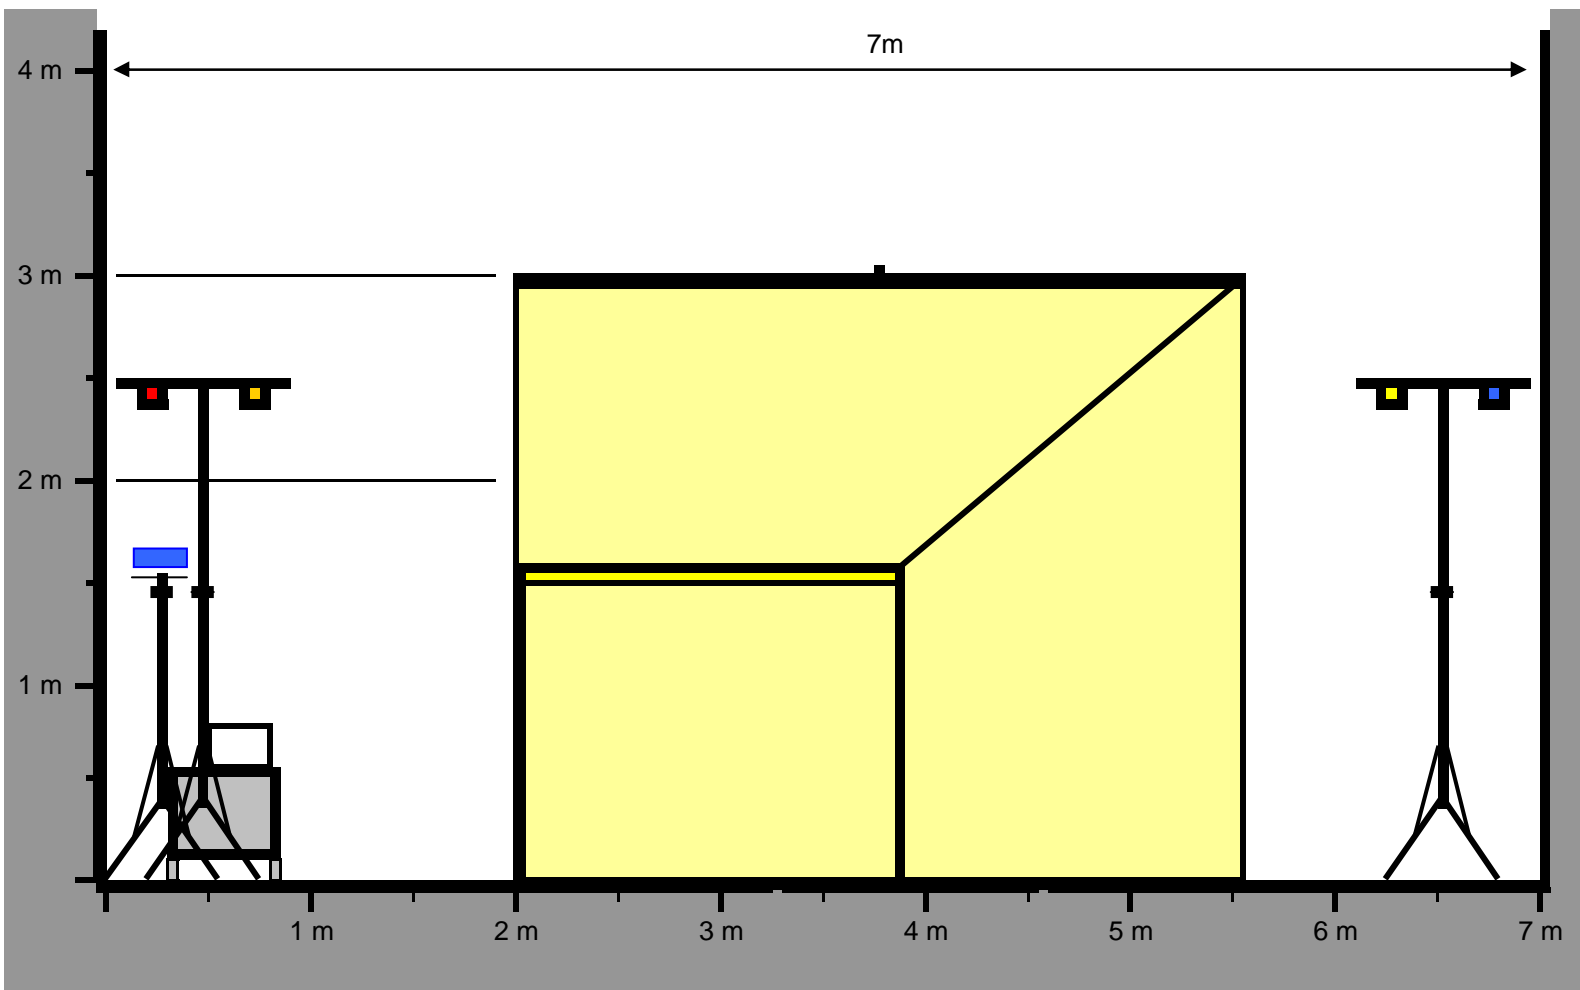

INDIGO MOON THEATRE, LOST FOREST STAGE PLAN from ABOVE

Front View LAY-OUT

Side View LAY-OUT