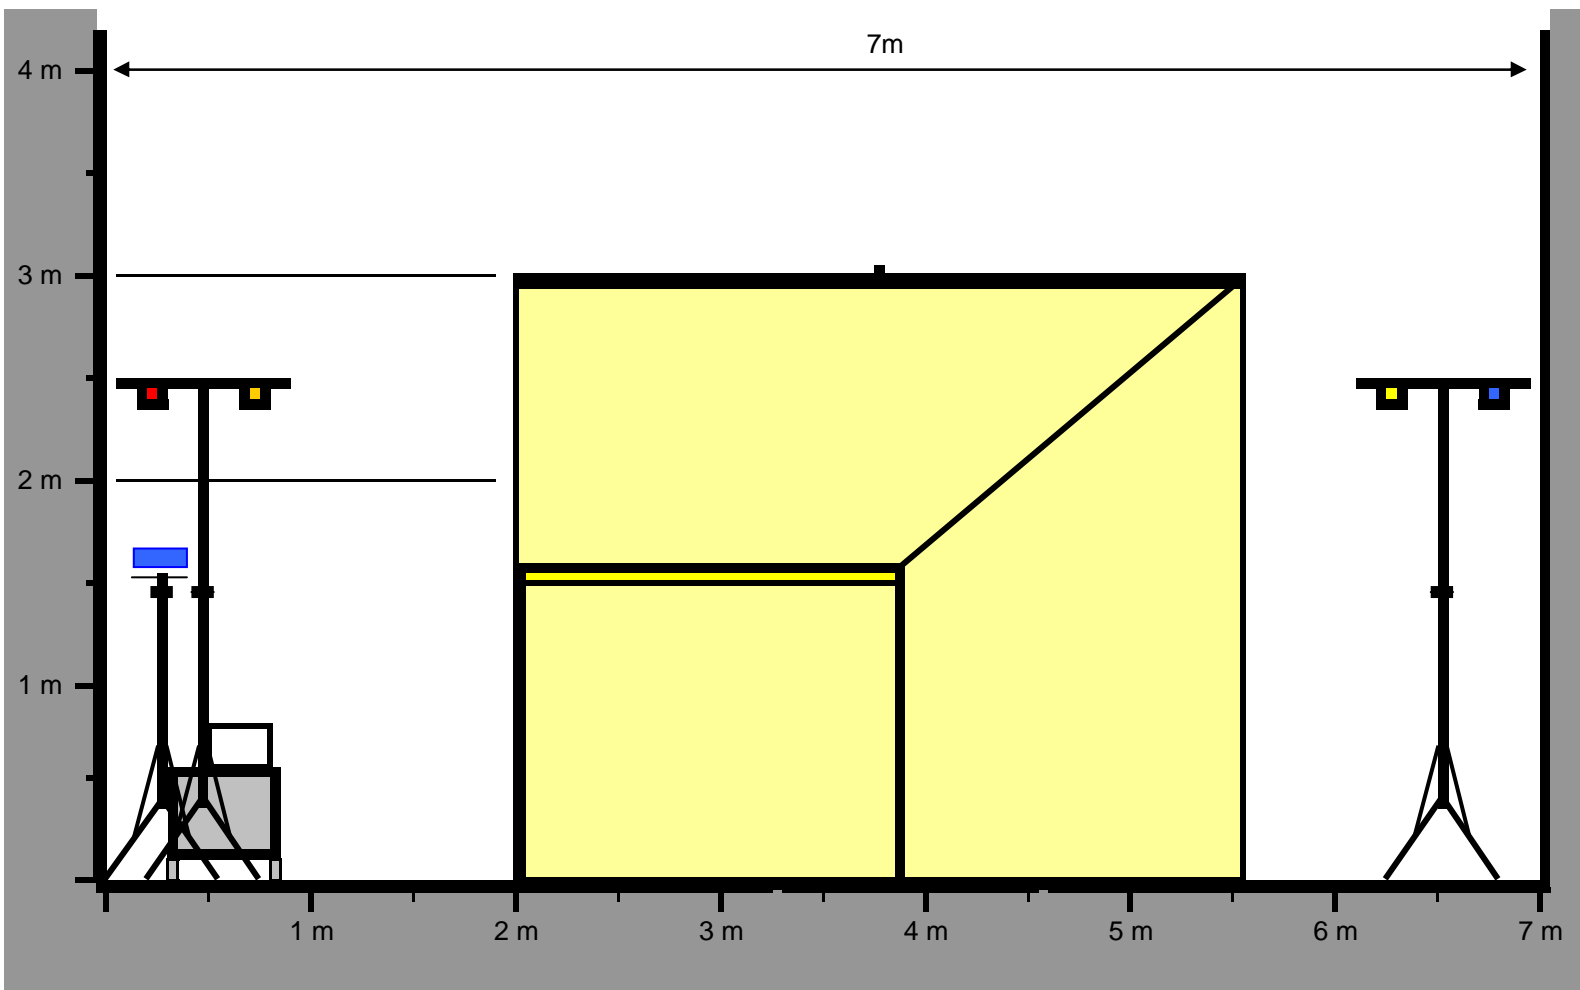

**INDIGO MOON THEATRE, LOST FOREST STAGE PLAN from ABOVE**

**Front View LAY-OUT**

Side View LAY-OUT