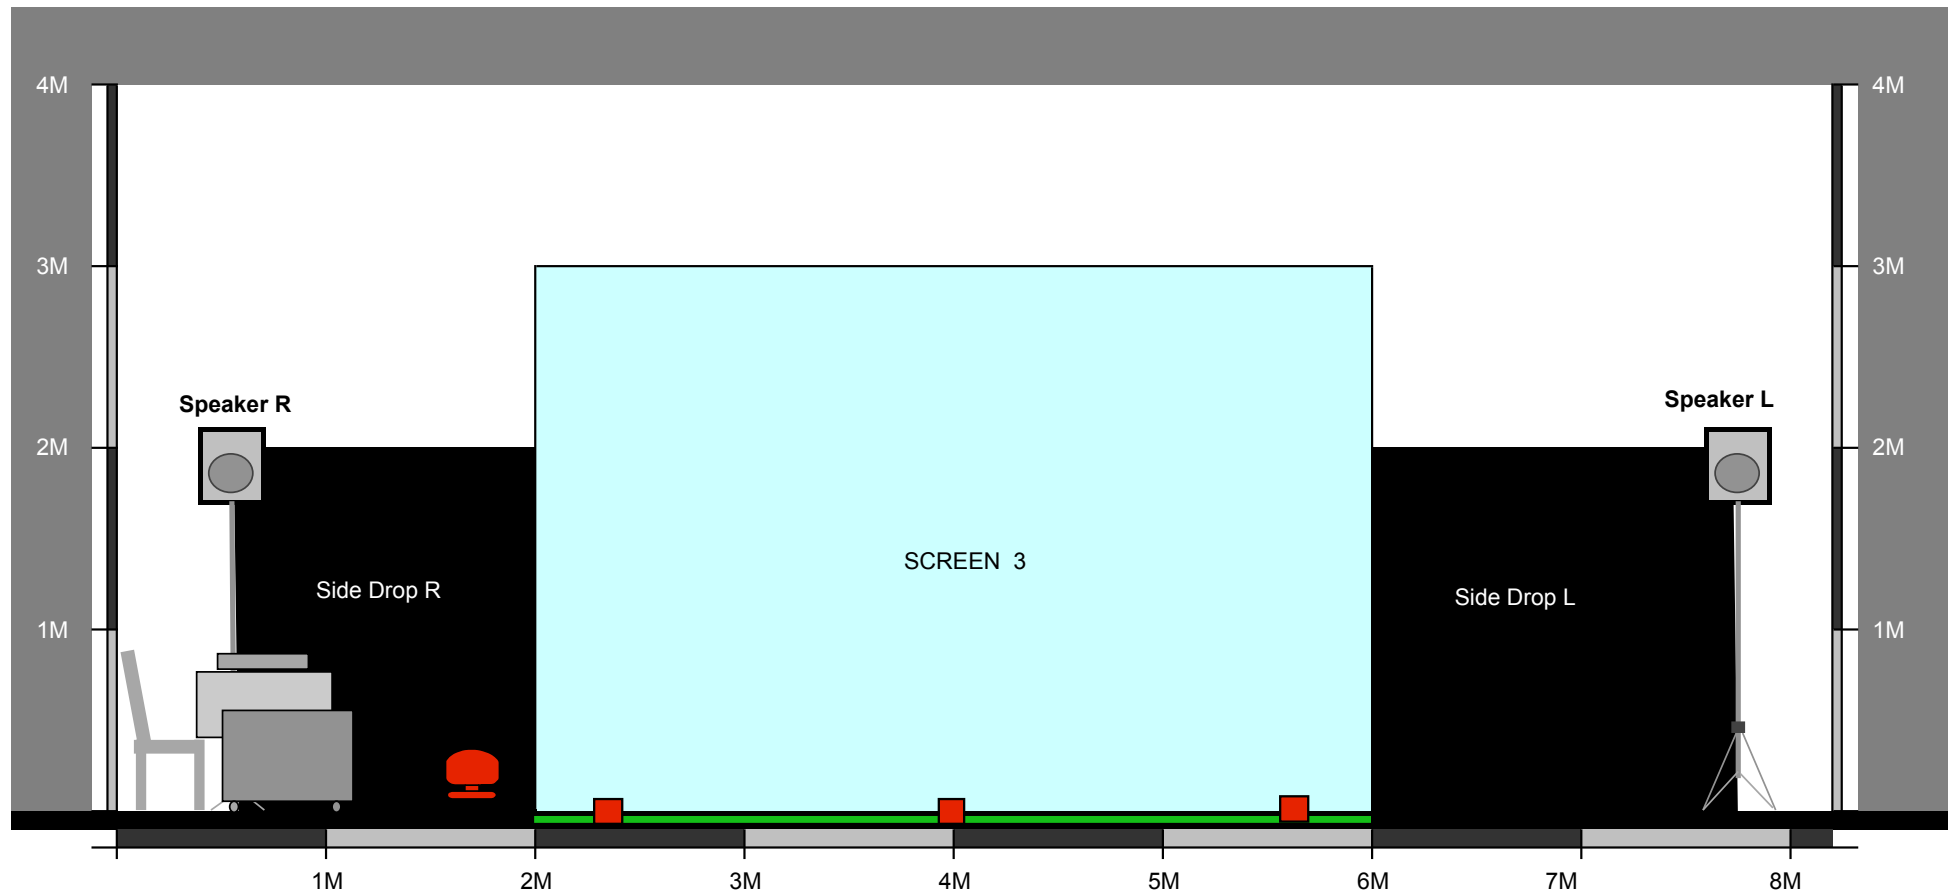

Front View

Indigo Moon - Jungle Book Stage Plan

Extra requirement

*We are generally self-sufficient but may need house PA due to size of venue
We may not need any extra lighting apart from general coverage for curtain calls*