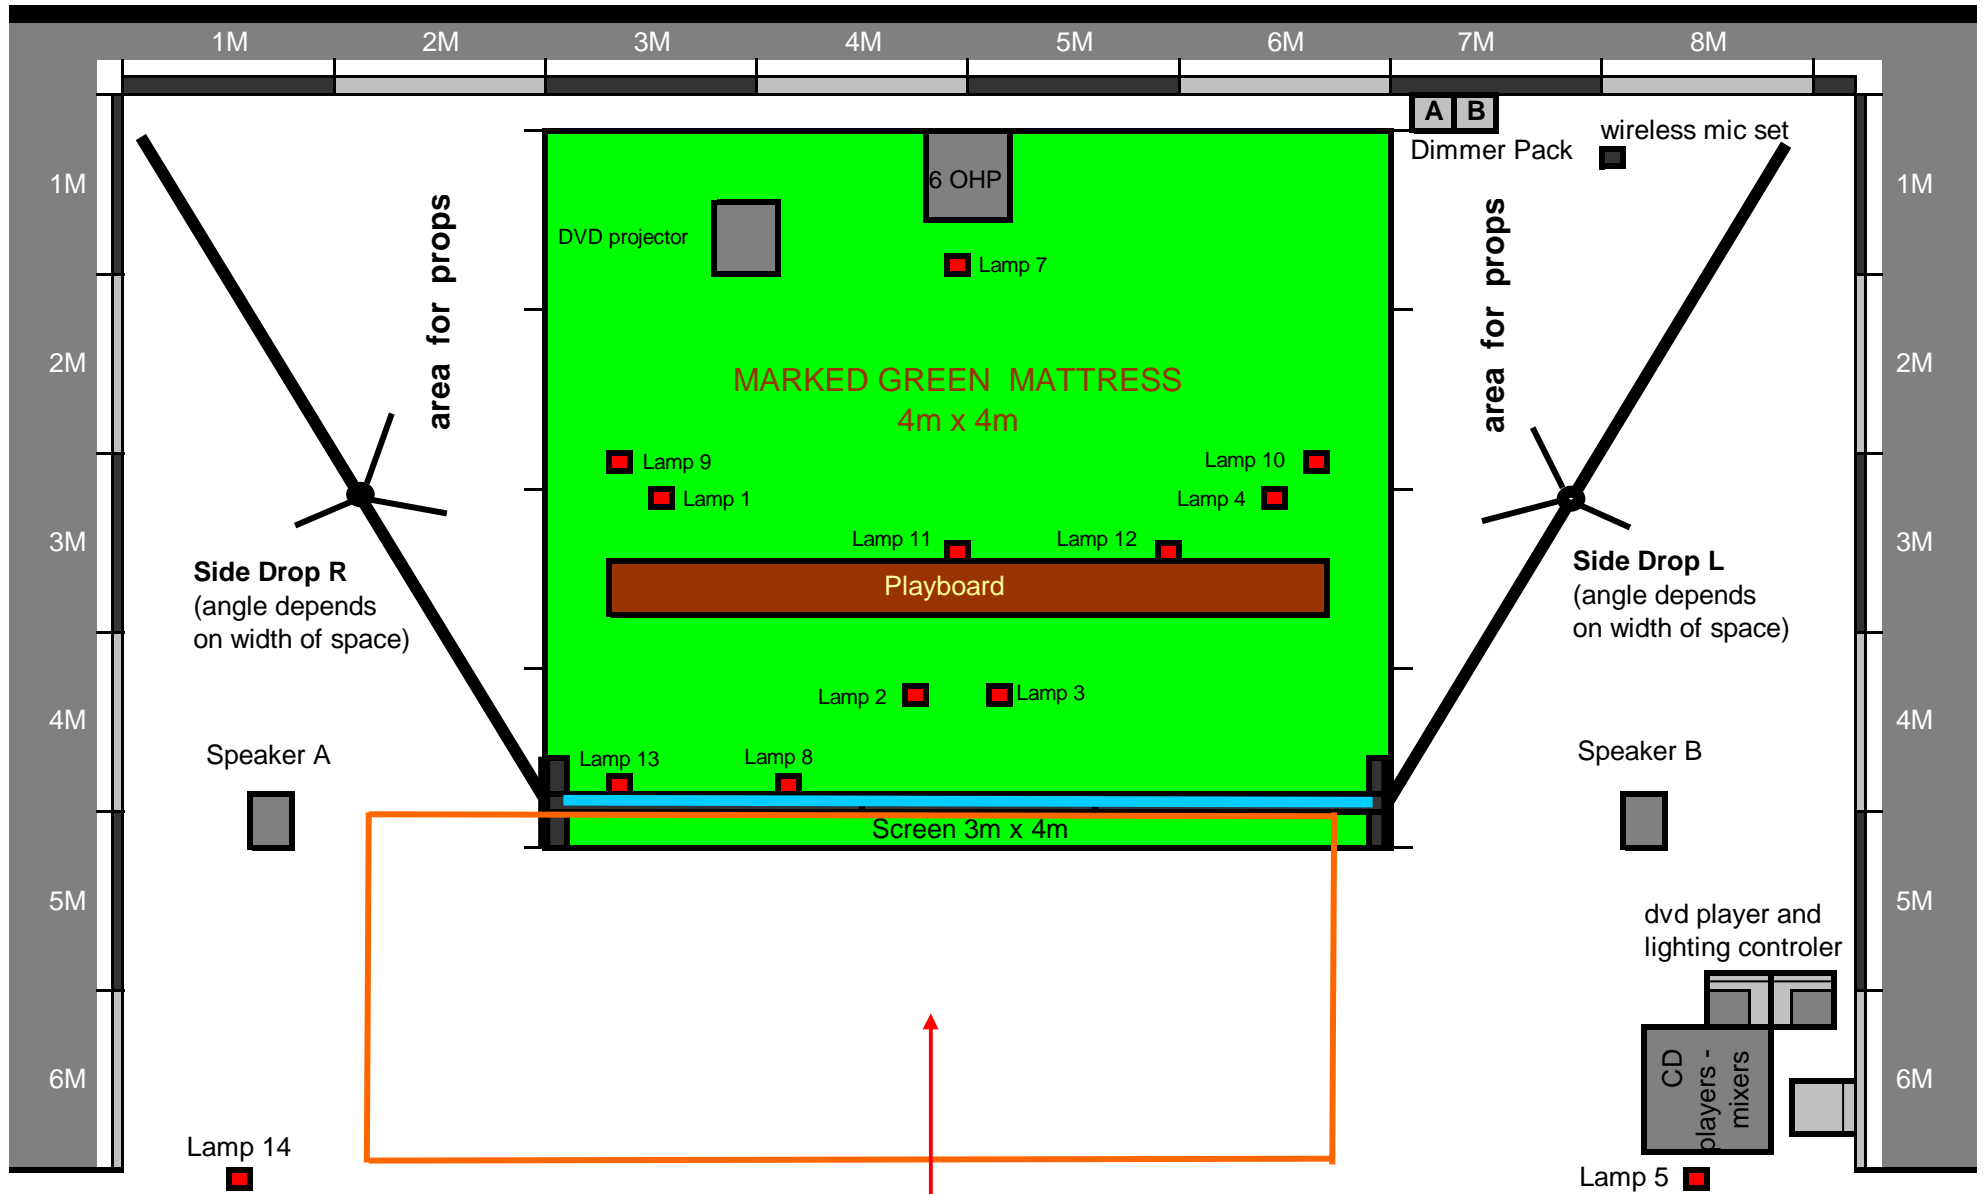

Indigo Moon 'Aladdin' Stage Plan - Above View

Extra Lighting requirements

- 1 Amber light area to cover Anna (for beginning and end)
- 2 Blue sky light to land on screen (for preset audience, beginning and ending)
- 3 General cover for curtain call

musician operates CD - DVD - lighting (can be reversed to right stage), as long as he has visibility of screen

Indigo Moon 'Aladdin' Stage Plan - Front View

Extra Lighting requirements

Amber light area to cover Anna (for beginning and end)

Blue sky light to land on screen (for preset audience, beginning and ending)

Sound system requirement

We are generally self-sufficient but may need house PA (due to size of venue), our sound mixer can be connected to your system via 2 xlr conector