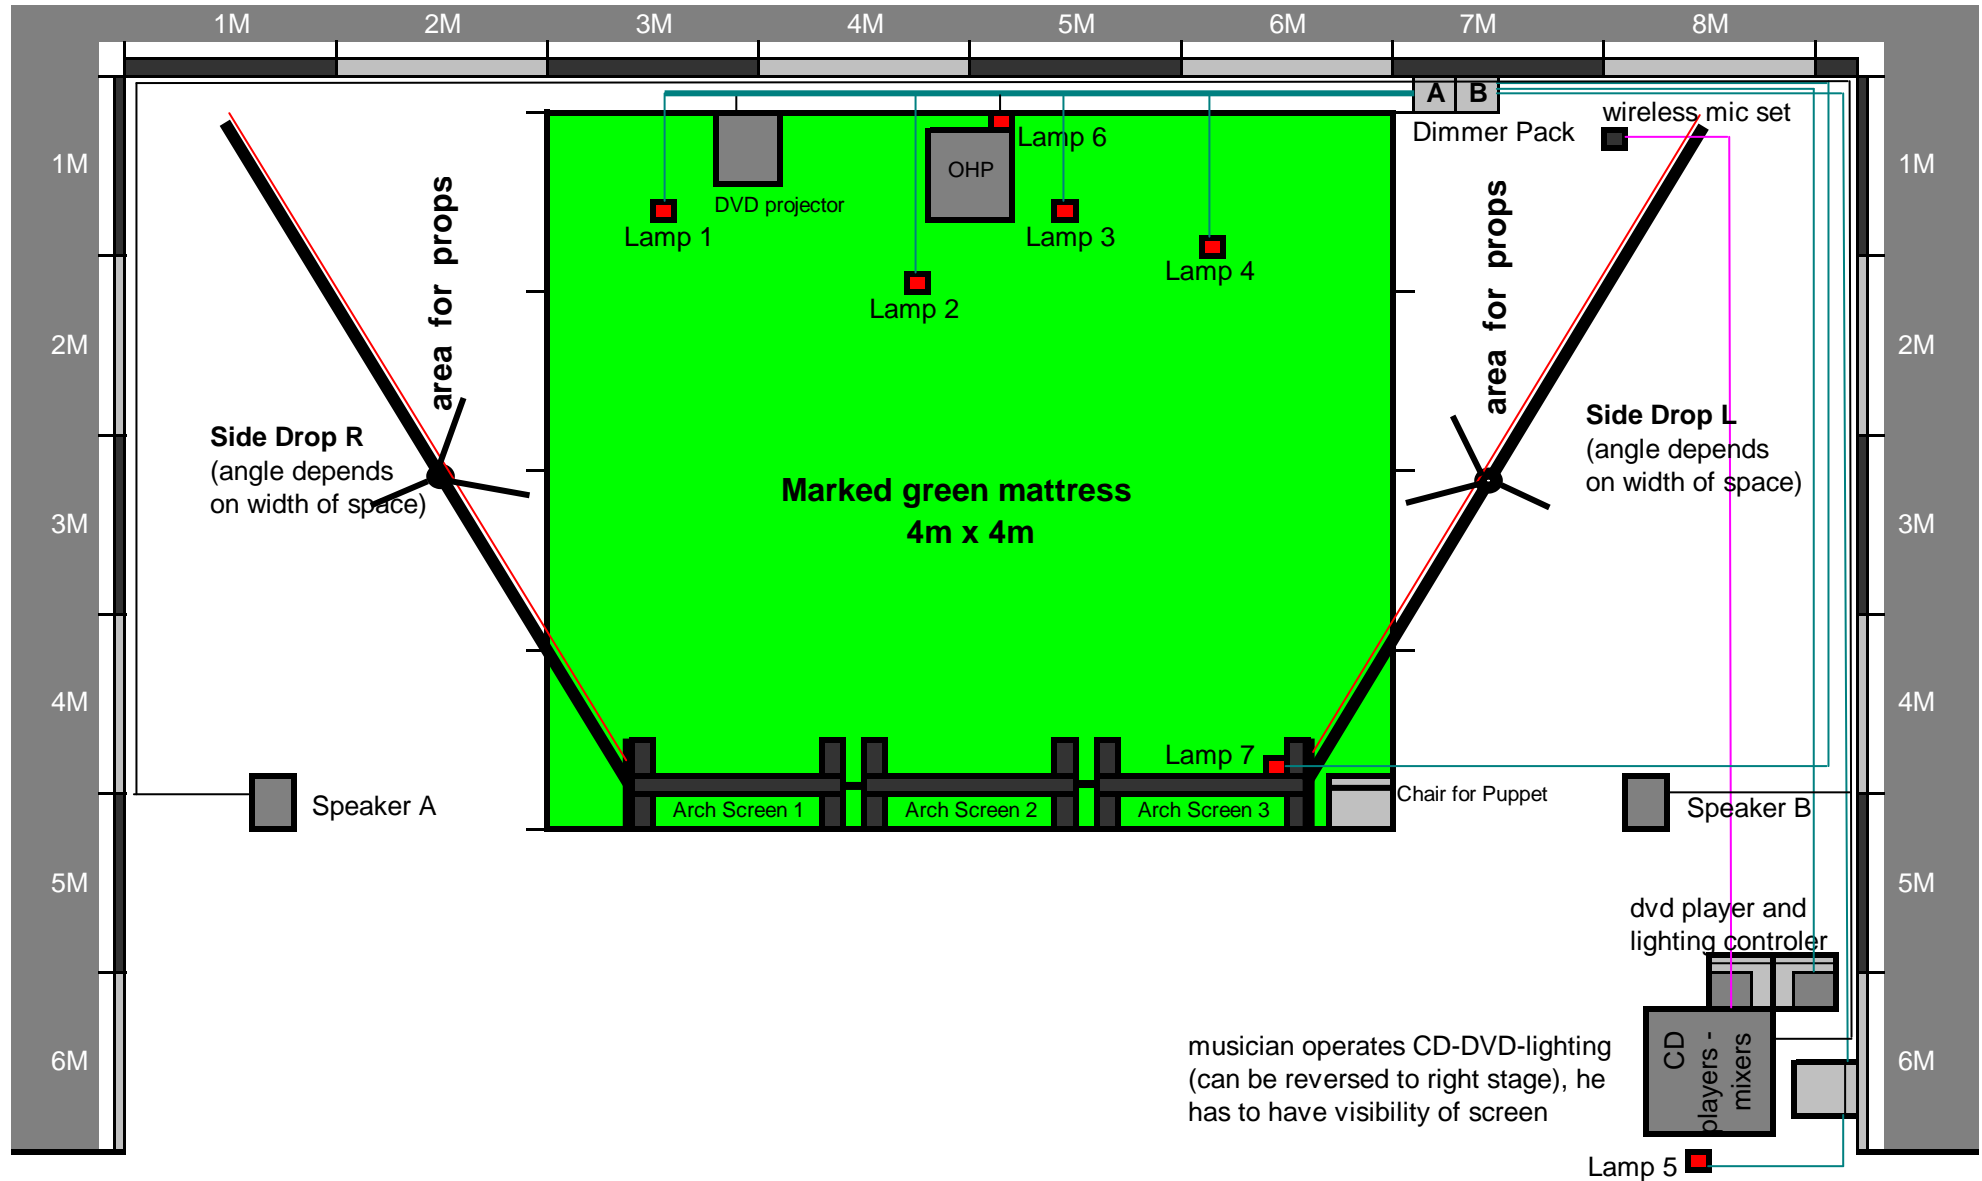

Indigo Moon Alice and the White Rabbit Stage Plan

Above View

Front View

Extra Lighting requirements

- 1 Spotlight to cover puppet on chair area (at beginning and end)
- 2 Amber light to cover area (at beginning and end)
- 3 General bright wash (at end of show)

Sound system requirement

We are generally self-sufficient but may need house PA due to size of venue

Above View for extra lightings

Extra Lighting requirements

- 1 Spotlight to cover puppet on chair area (at beginning and end)
- 2 Amber light to cover area (at beginning and end)
- 3 General bright wash (at end of show)