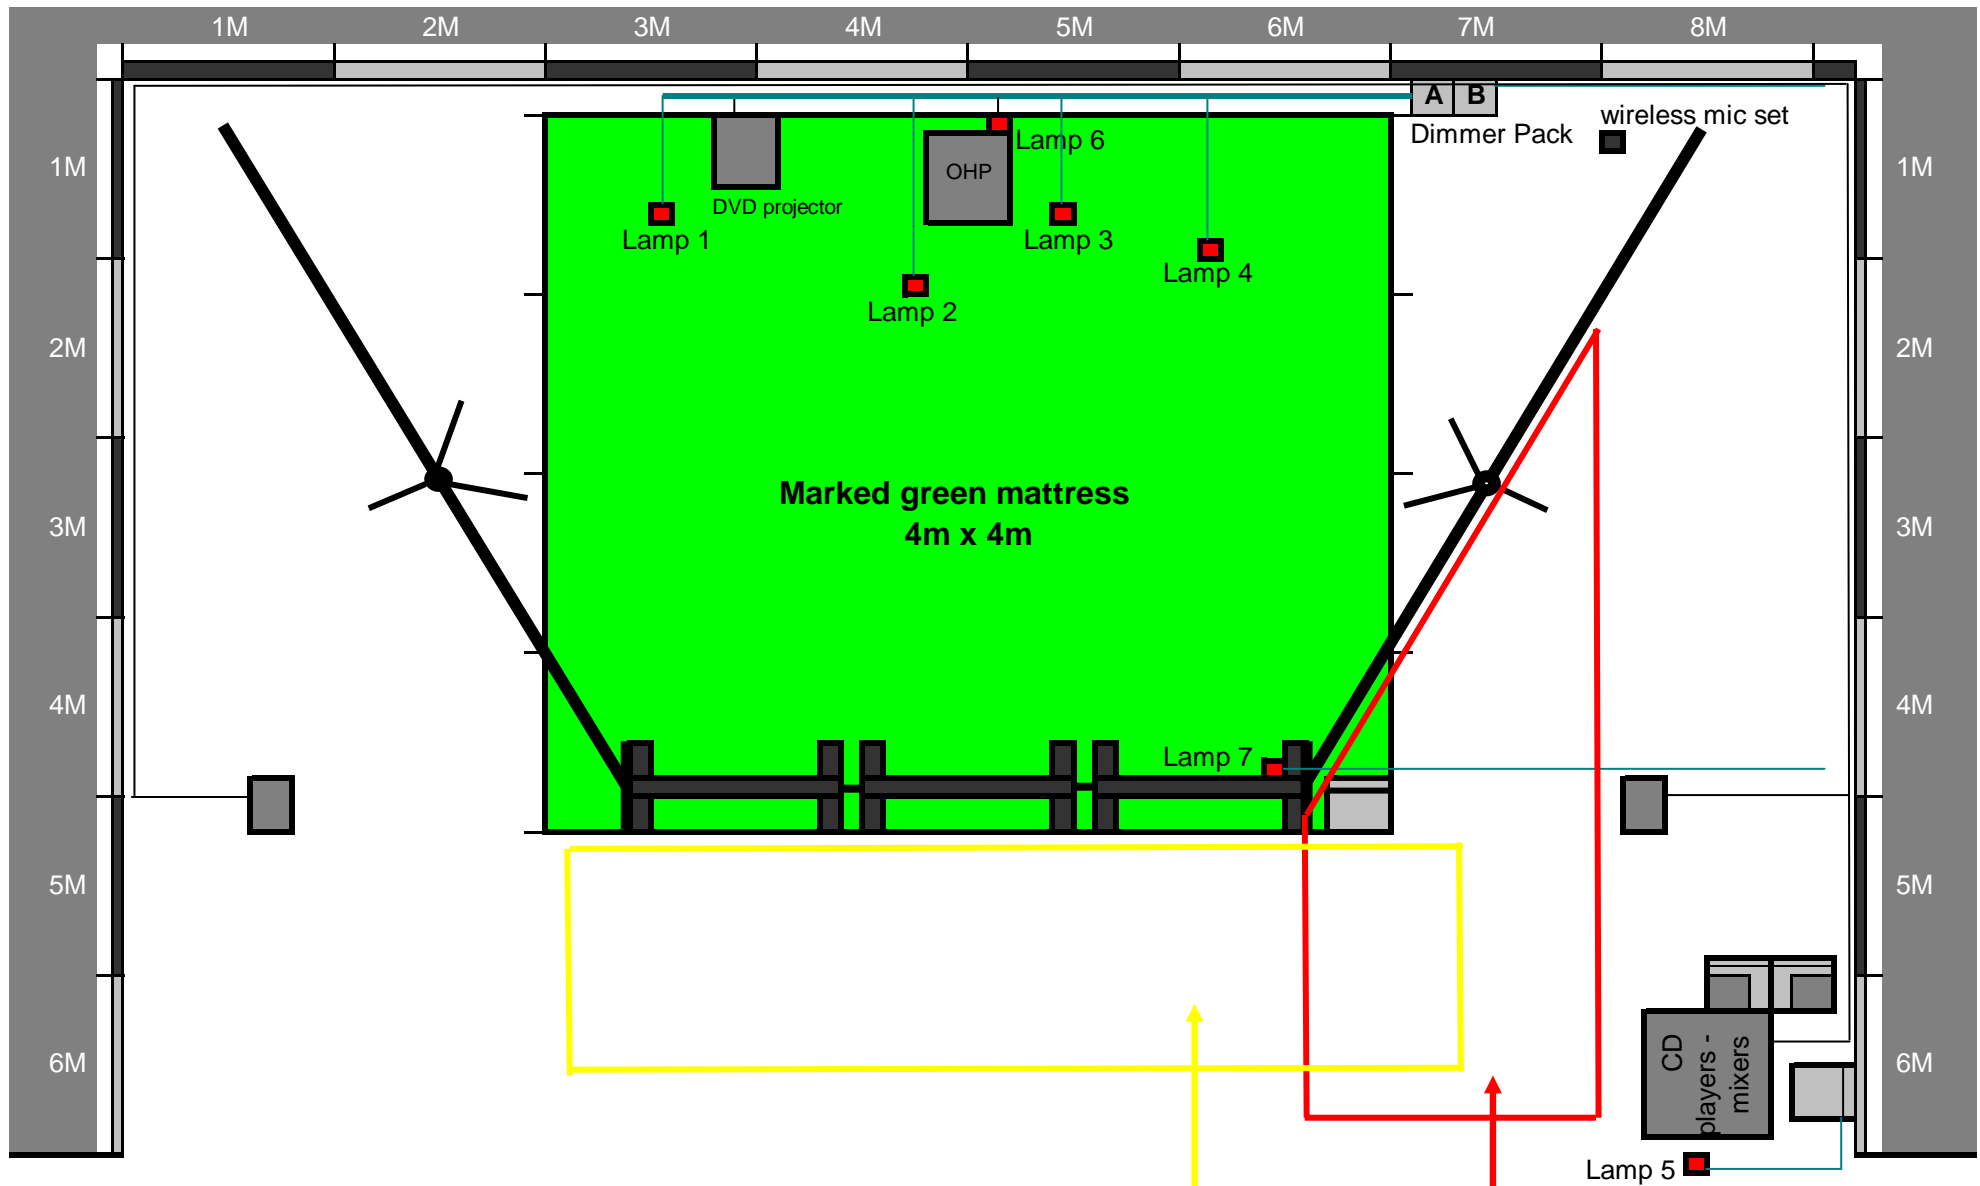

Indigo Moon Alice and the White Rabbit Stage Plan

Above View

Front View

Extra Lighting requirements

- 1 Spotlight to cover puppet on chair area (at beginning and end)
- 2 Amber light to cover area (at beginning and end)
- 3 General bright wash (at end of show)

Sound system requirement

We are generally self-sufficient but may need house PA due to size of venue

Above View for extra lightings

Extra Lighting requirements

- 1 Spotlight to cover puppet on chair area (at beginning and end)
- 2 Amber light to cover area (at beginning and end)
- 3 General bright wash (at end of show)