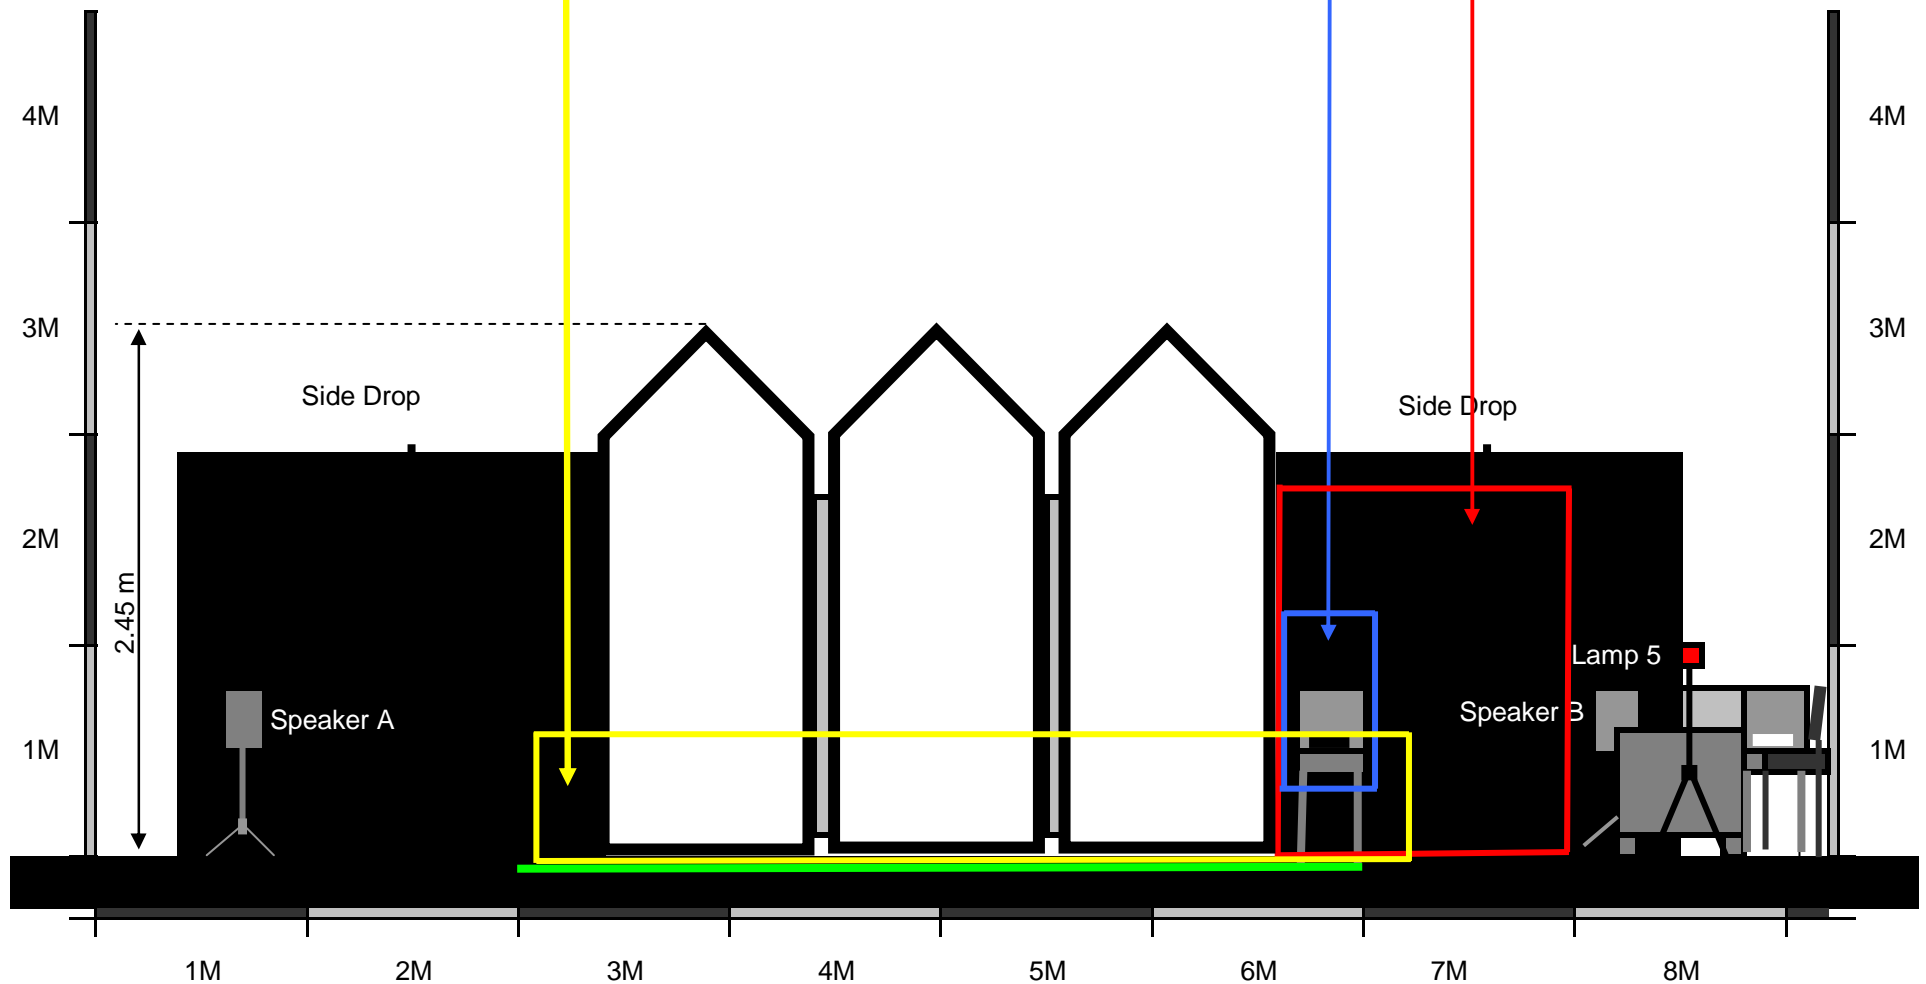

Indigo Moon Alice and the White Rabbit Stage Plan

Above View

Front View

Extra Lighting requirements

- 1 Spotlight to cover puppet on chair area (at beginning and end)
- 2 Amber light to cover area (at beginning and end)
- 3 General bright wash (at end of show)

Sound system requirement

We are generally self-sufficient but may need house PA due to size of venue

Above View for extra lightings

Extra Lighting requirements

- 1 Spotlight to cover puppet on chair area (at beginning and end)
- 2 Amber light to cover area (at beginning and end)
- 3 General bright wash (at end of show)